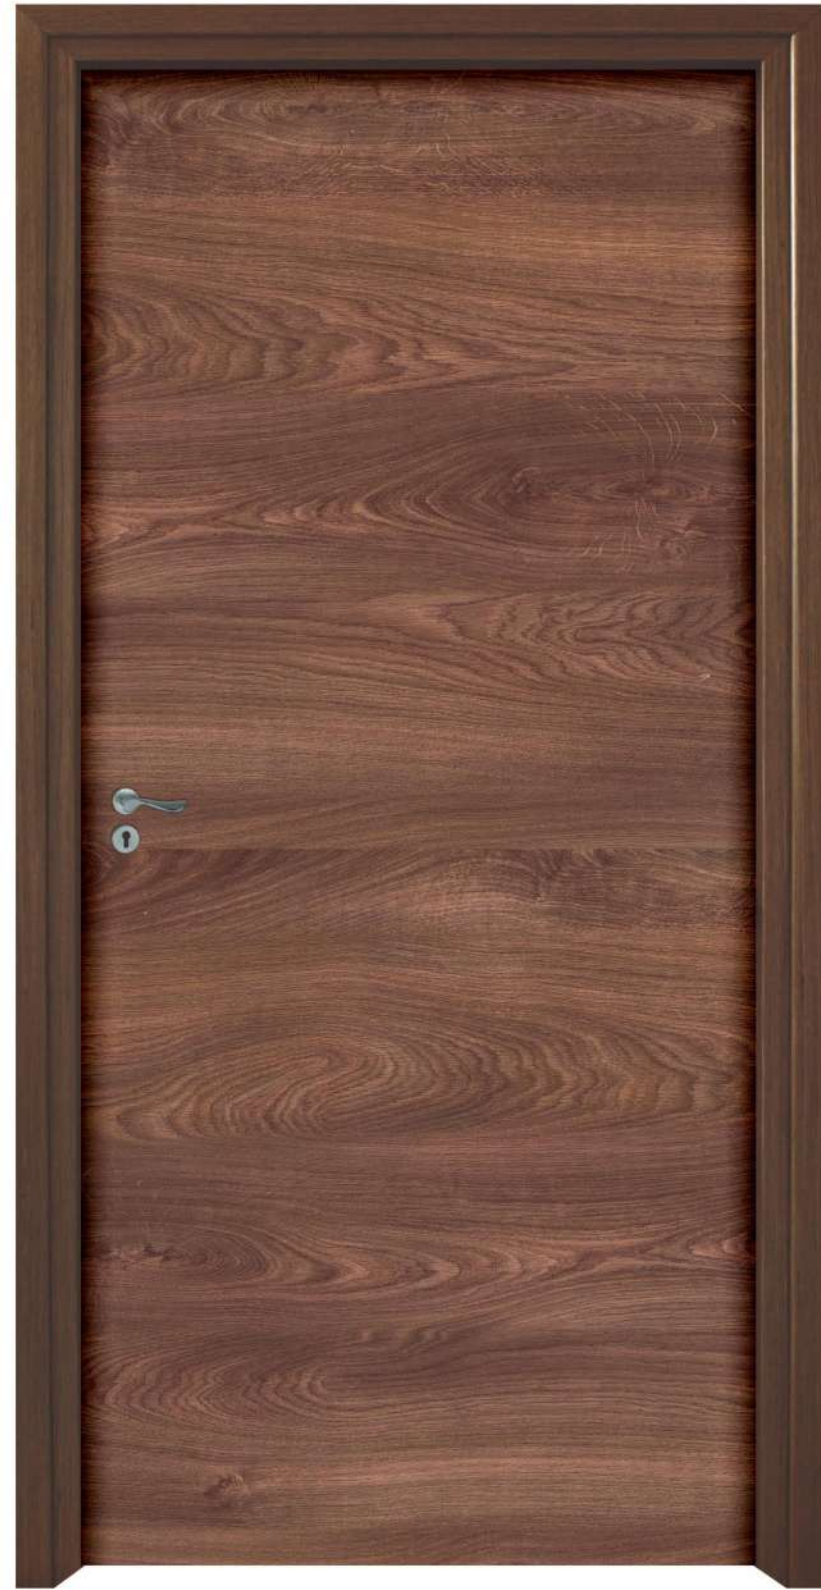

— **SV HZ 9825** —
Nuptse Lavito Walnut