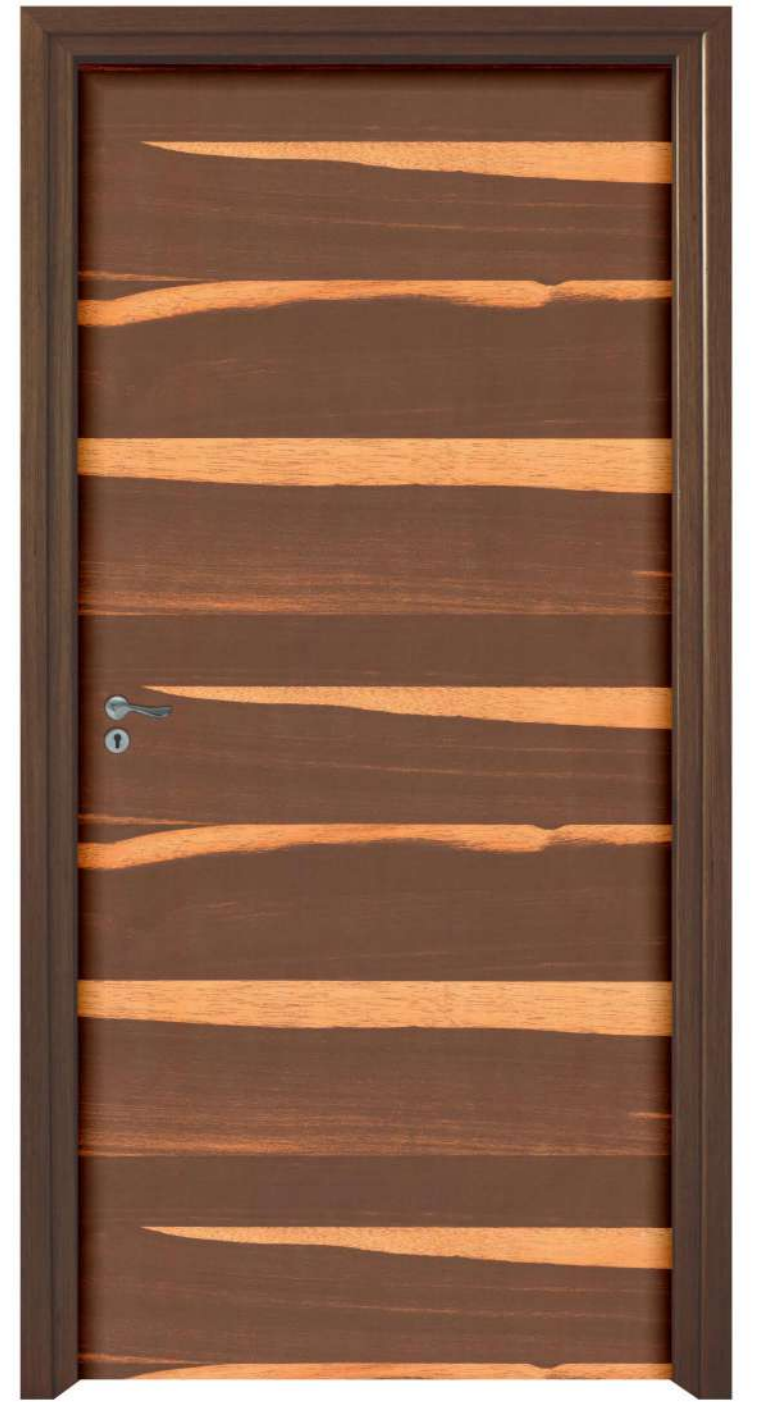

ROYAL
GOLD
DECORATIVE LAMINATES

WOODEN DOOR COLLECTION

Inspiration of Royal Trends

SV HZ 840
Denver Walnut

SV 764
Nordic Walnut

— SV HZ 1191 —
Ruptured Heatwood

— SV HZ 842 —
Brown Wood Dark

— SV HZ 833 —
Crisma Wood

— SV 831 —
Flavzo Alpha

— SV HZ 848 —
Austra Mondo

— SV HZ 849 —
Titter Walnut

— SV HZ 5241 —
Wavy Light

— SV HZ 5242 —
Branto Dark

— SV 827 —
Amazonia Dark

— SV 828 —
Jari Kota

Wooden door
collection